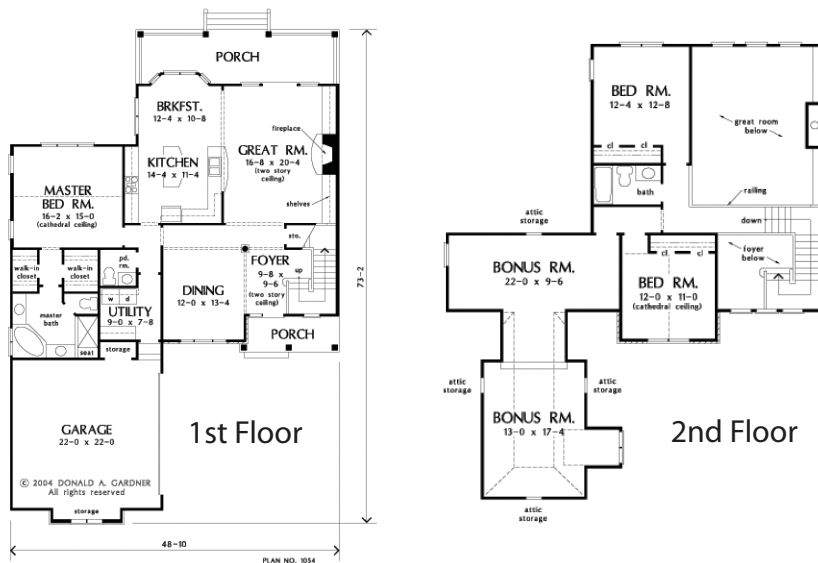

Meadow Palm 19 Breezy Palm Way

3 Bedrooms
2.5 Baths

Arts n Crafts inspired Farmhouse Style
Lovely Architectural Entrance with Three Columns

Two story Foyer

Bay Window

Breakfast Nook

Great Room with Fireplace

Downstairs Master Suite

Great Room with Fireplace

Huge Upstairs Double Bonus/
possible 4th Bedroom + bonus

Hardwood Floors

High Ceilings

Deep Lot

Attached 2 Car garage

Small, gated neighborhood near Isle of Hope

Offered at $375,000

COMPASS
Home Builders LLC
Design • Build • Renovate
912.353.8686
compassprojects.com

LEADING
REAL ESTATE
COMPANIES™
OF THE WORLD

MOPPER • STAPEN
Realtors

LUXURY
PORTFOLIO™
FINE PROPERTY COLLECTION